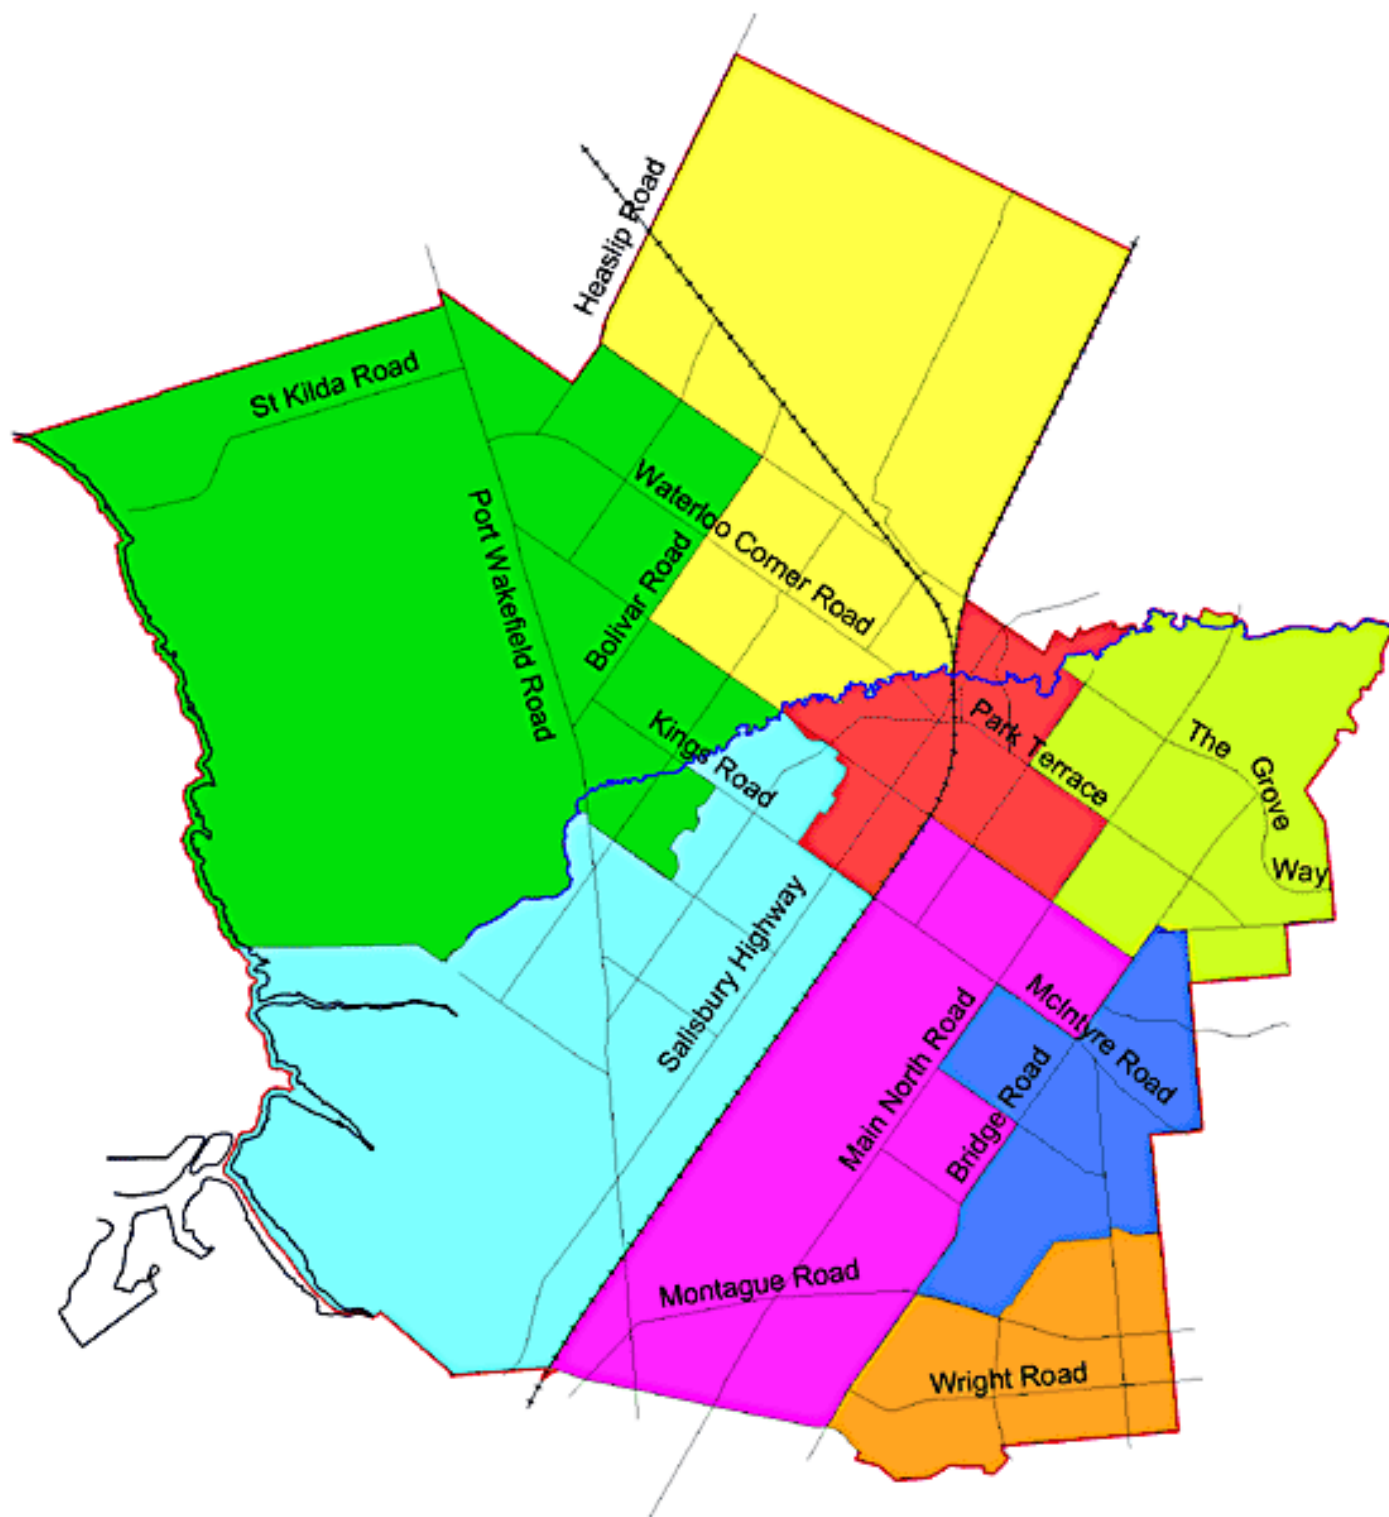

City of Salisbury Ward Boundaries

Effective from 3 May 2003

New Ward Boundaries
Effective from 3 May 2003

- Central Ward
- East Ward
- Hills Ward
- Levels Ward
- North Ward
- Para Ward
- South Ward
- West Ward